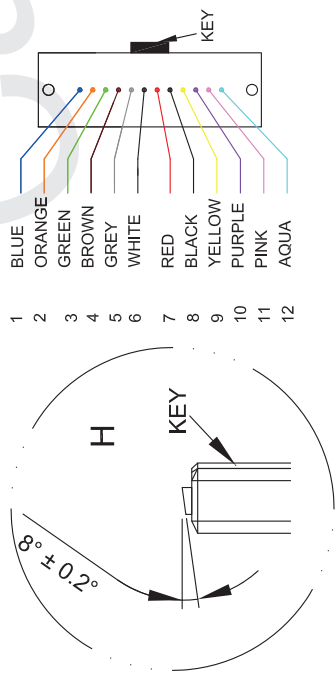

PIN No.
12
11
•
•
2
1

PIN No.
1
2
•
•
11
12

PIN No.
12
11
10
9
8
7
6
5
4
3
2
1

FIBER COLOR
BLUE
ORANGE
GREEN
BROWN
GREY
WHITE
RED
BLACK
YELLOW
PURPLE
PINK
AQUA

PIN No.
1
2
3
4
5
6
7
8
9
10
11
12

FIBER COLOR
BLUE
ORANGE
GREEN
BROWN
GREY
WHITE
RED
BLACK
YELLOW
PURPLE
PINK
AQUA

LABEL (24mm)
Polarity B
Polarity B

LABEL (24mm)
Polarity B
Polarity B

CABLE LABEL (24mm)

50-B3122P-xxM
xxxxxxxx00001

POLARITY B	
FIBER MAPPING	KEY UP
KEY UP	KEY UP
A	B
1	BLUE 12
2	ORANGE 11
3	GREEN 10
4	BROWN 9
5	GREY 8
6	WHITE 7
7	RED 6
8	BLACK 5
9	YELLOW 4
10	PURPLE 3
11	PINK 2
12	AQUA 1

SPECIFICATION:

- 1.CONNECTOR A : 12F MPO/APC FEMALE
- 2.CONNECTOR B : 12F MPO/APC FEMALE
- 3.CABLE TYPE : 12 STRANDS CABLE, SM 9/125(OS2), ROUND 3.0mm PLENUM JACKET.
- 4.JACKET COLOR : YELLOW
- 5.WAVELENGTH : 1550nm
- 6.INSERTION LOSS : ≤0.70dB
- 7.RETURN LOSS : ≥55dB

Part Number: 50-B3122P-xxM
Description: w-Ignite™ Fiber Cable, 12F MPO/APC Female-Female, Polarity B, SM 3mm 12F Yellow OFNP Jacket, xx Meter.